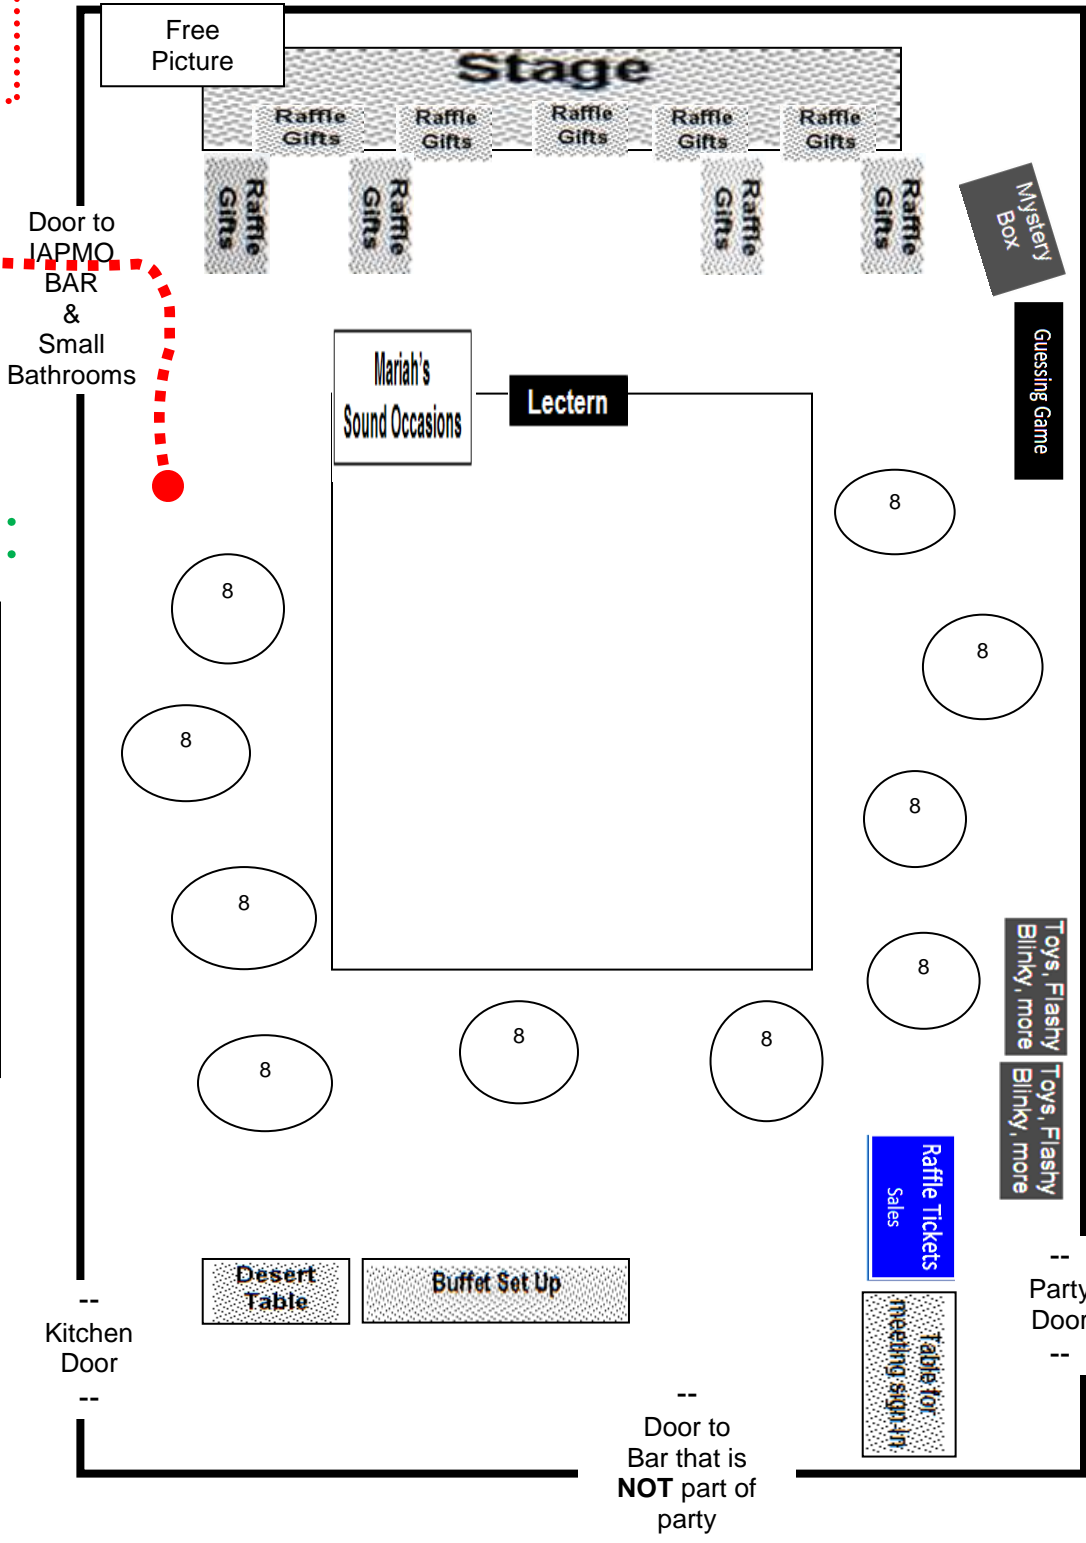

Proposed Layout

IAPMO Installation of Officers Party

January 7, 2012

IAPMO Bar
HERE

Please do not enter this part of room.

This is our party staging area for awards, props, toys, etc.

Thank you.

Main Club Doors
Party Door
Bathrooms
→→→
Bathrooms

Door to Bar that is NOT part of party